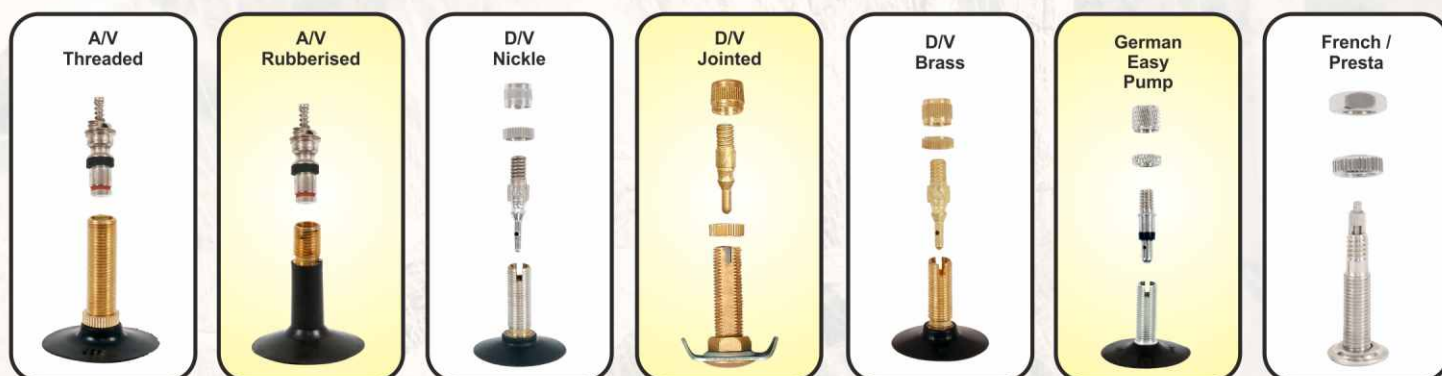

BICYCLE TUBES

2/3 WHEELER TUBES

CYCLE TUBES (JOINTED & MOULDED)	
SIZE	ETRTO No.
700x35C	37-622
29x2.10	54/60-622
27.5x2.10	54/60-584
28x1.1/2/1.75	47-635
28x1.1/2	40-635
28x1.5/8x1.1/4	32-622
28x1.5/8x1.3/8	37-622
27x1.1/4	32-630
26x1.1/2	40-584
26x1.1/2x1.5/8	44-584
26x1.1/2x2.00	50-584
26x1.3/8	37-590
26x2x1.75	54-571
26x3.00/2.70	76-559
26x2.40/2.35	60-559
26x2.35/2.125/1.95/1.90/1.75	60/47-559
26x2.125/2.10/1.95/1.90/1.75	54/47-559
24x3.00/2.70	76-507
24x2.40/2.35	60-507
24x2.35/2.125/1.95/1.90/1.75	60/47-507
24x2.125/2.10/1.95/1.90/1.75	54/47-507
24x1.1/2	40-534
24x1.3/8	37-540
24x1.75/1.90	47/50-507
20x3.00/2.70	76-406
20x2.40/2.35	60-406
20x2.35/2.125/1.95/1.90/1.75	60/47-406
20x2.125	54-406
20x2.125/1.75	54/47-406
20x1.75	47-406
20x1.3/8	37-451
18x1.3/8	37-400
18x2.125/1.75	54/47-355
16x3.00/2.70	76-305
16x2.35/2.125/1.95/1.90/1.75	60/44-305
16x1.3/8	37-349
16x2.125/1.75	54/47-305
14x2.125/1.75	54/47-254
12.1/2x2.1/4	62-203

AUTO TUBES	
MOPED TUBES	16-2.25/2.50, 17-2.25/2.50, 18-2.25/2.50, 19-2.25, 23-2.00
E-BIKE TUBES	2.50-16 (62-305) 3.00-16 (80-305)
MOTORBIKE TUBES	2.75-17, 2.75-18, 3.00-17, 3.00-18, 3.00/3.25/3.50-19
SCOOTER TUBES	2.75-10, 3.50-8, 3.50-10
THREE WHEELER TUBES	4.00-8 4.50-10
E-RICKSHAW TUBES	3.00-14 90/90-12

VALVES